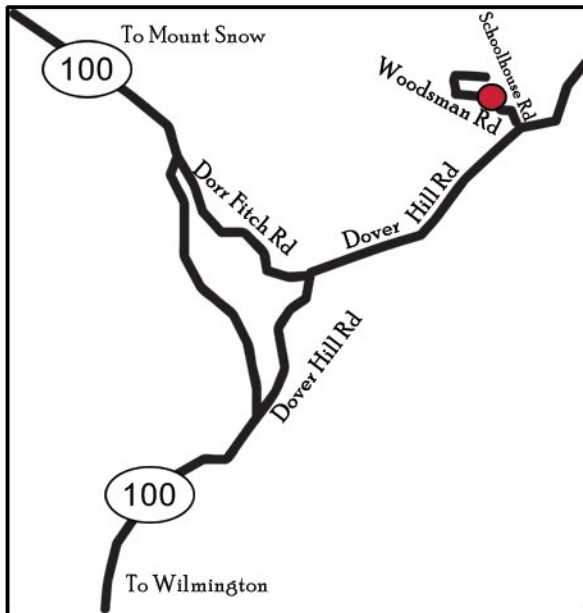

## Mount Snow, Vermont

### Directions

From Wilmington head North on Route 100 at the traffic lights. Travel about five miles. Take a right onto to Dover Hill Road. You will come to a T-junction, take a right. At the top of the hill turn left onto schoolhouse road (at The Dover School sign), 2nd left at woodsman road, find #33.

From Mount Snow, head South on Route 100. Take a left onto Dorr Fitch Rd after the Town Hall. Travel straight on this road up the hill. Turn left onto schoolhouse road (at The Dover School sign), 2nd left at woodsman road, find #33.

Wilmington is located on Route 9. It is to the West of Bennington, VT which can be accessed from I-87 via Route 7. It is to the East of Brattleboro, VT, exit 2 on I-91.

33 Woodsman Rd,  
Mount Snow Valley,  
West Dover, VT 05356  
(201) 848-4727